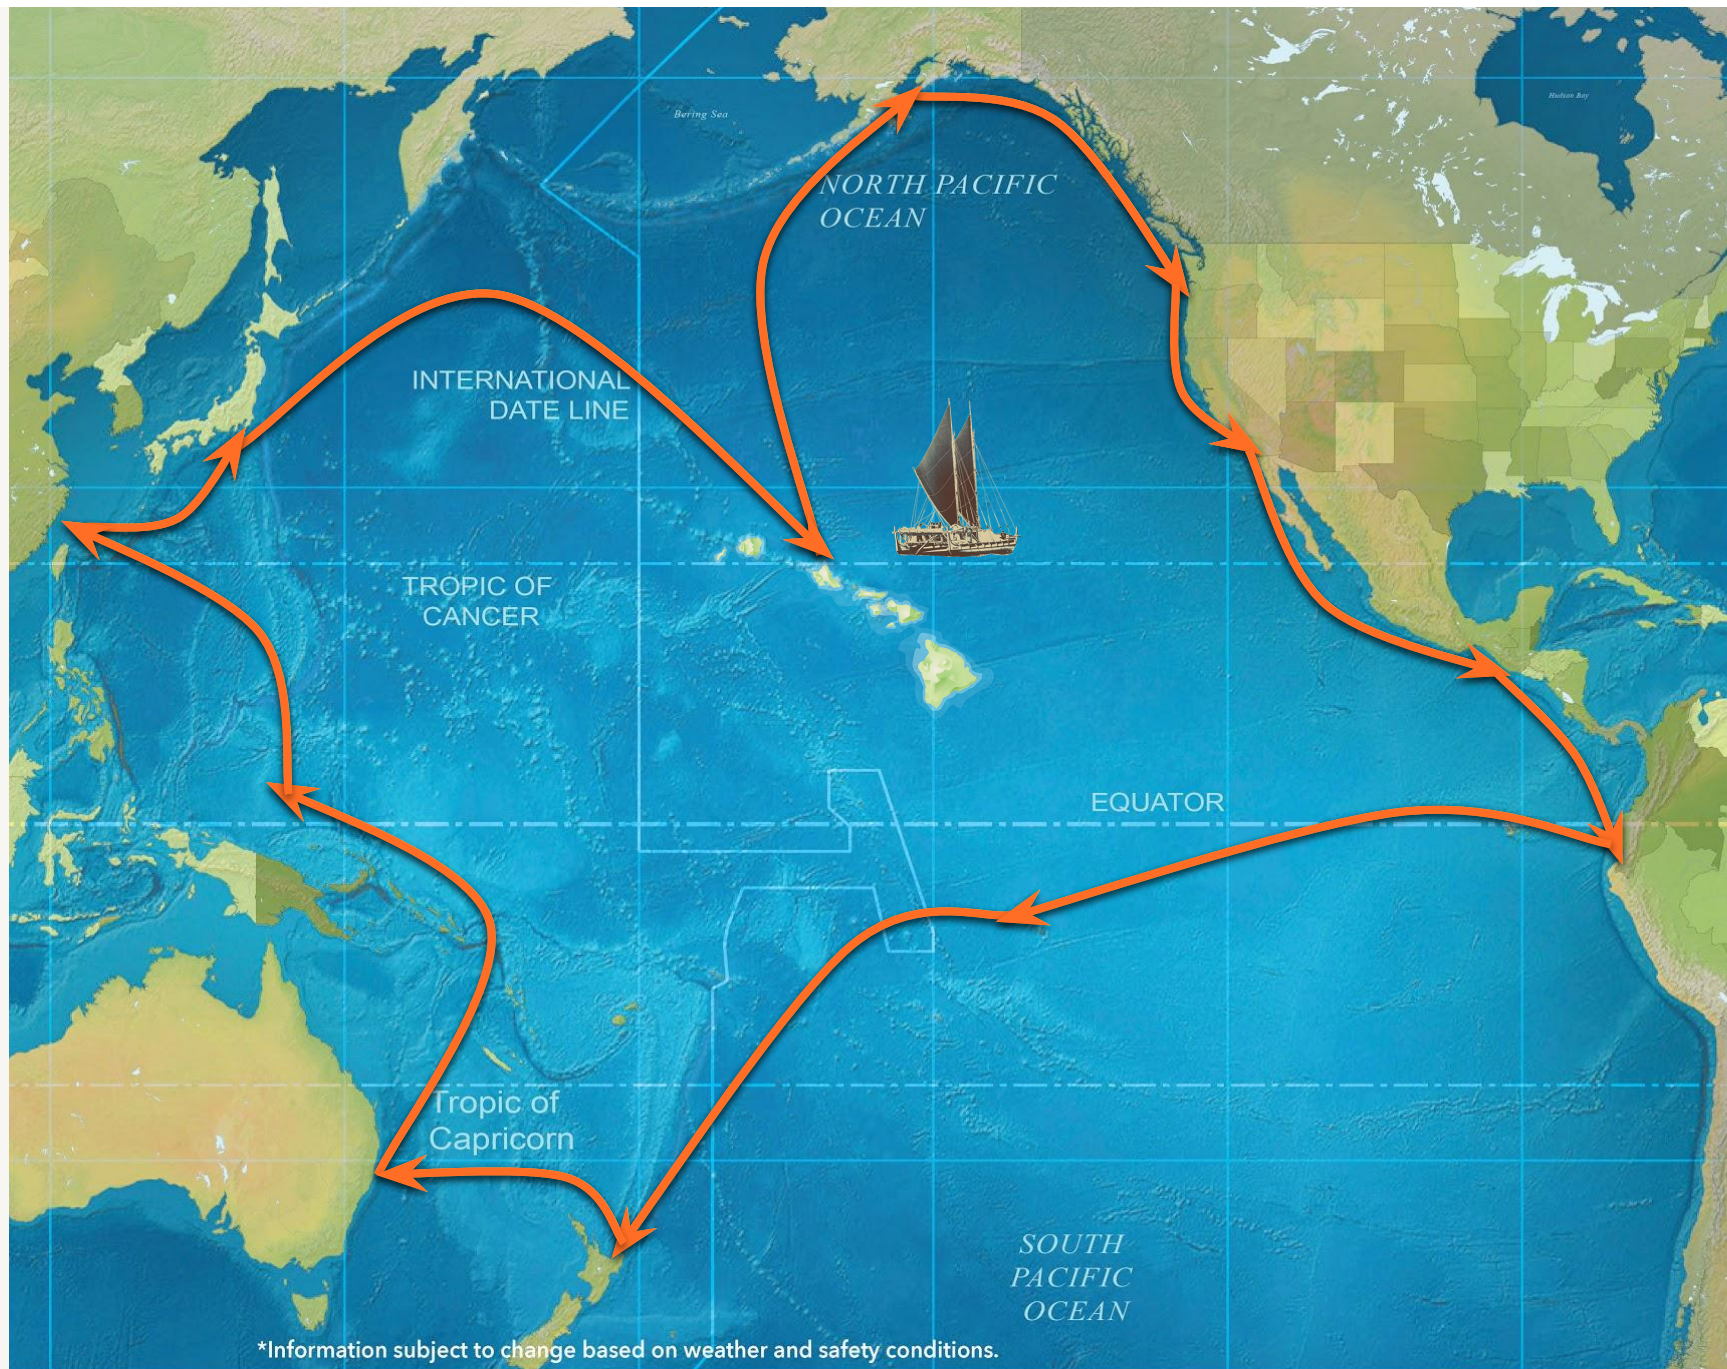

# VOYAGE MAP

## PROPOSED ROUTE

### VOYAGE DETAILS:

- 42 months
- 41,000 miles
- 46 countries & archipelagoes
- 345 ports

\*Information subject to change based on weather and safety conditions.